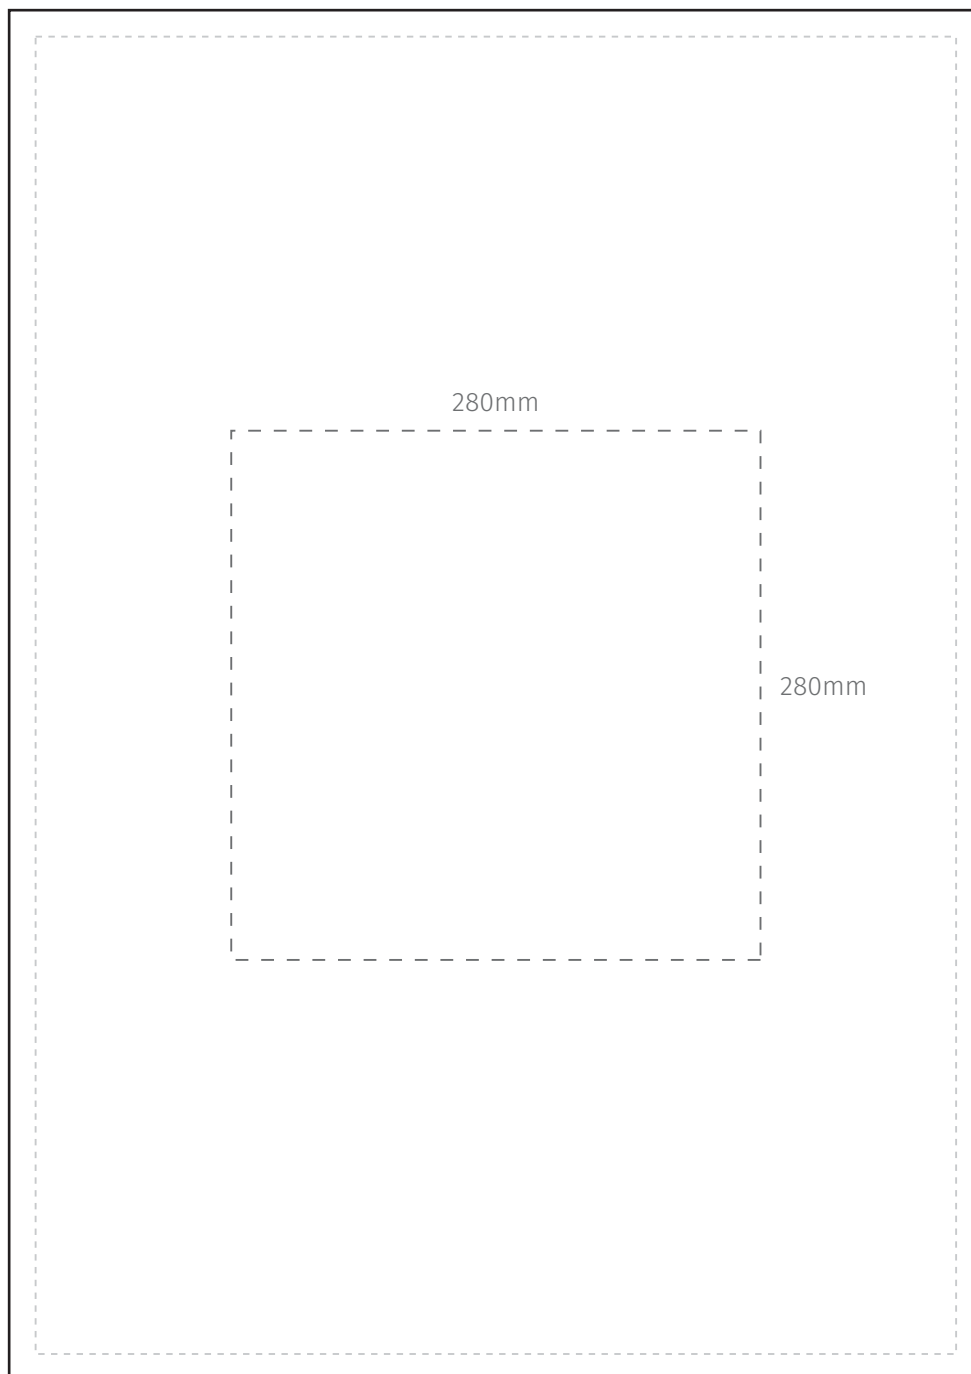

TEMPLATE:
■ SOLIS TEA TOWEL

Item shown at 25% actual size when viewed on A4 paper

BRANDING - Screenprint

Max branding area 280 x 280mm

TEMPLATE:
■ SOLIS TEA TOWEL

Item shown at 25% actual size when viewed on A4 paper

BRANDING - Supacolour

Max branding area 210 x 300mm