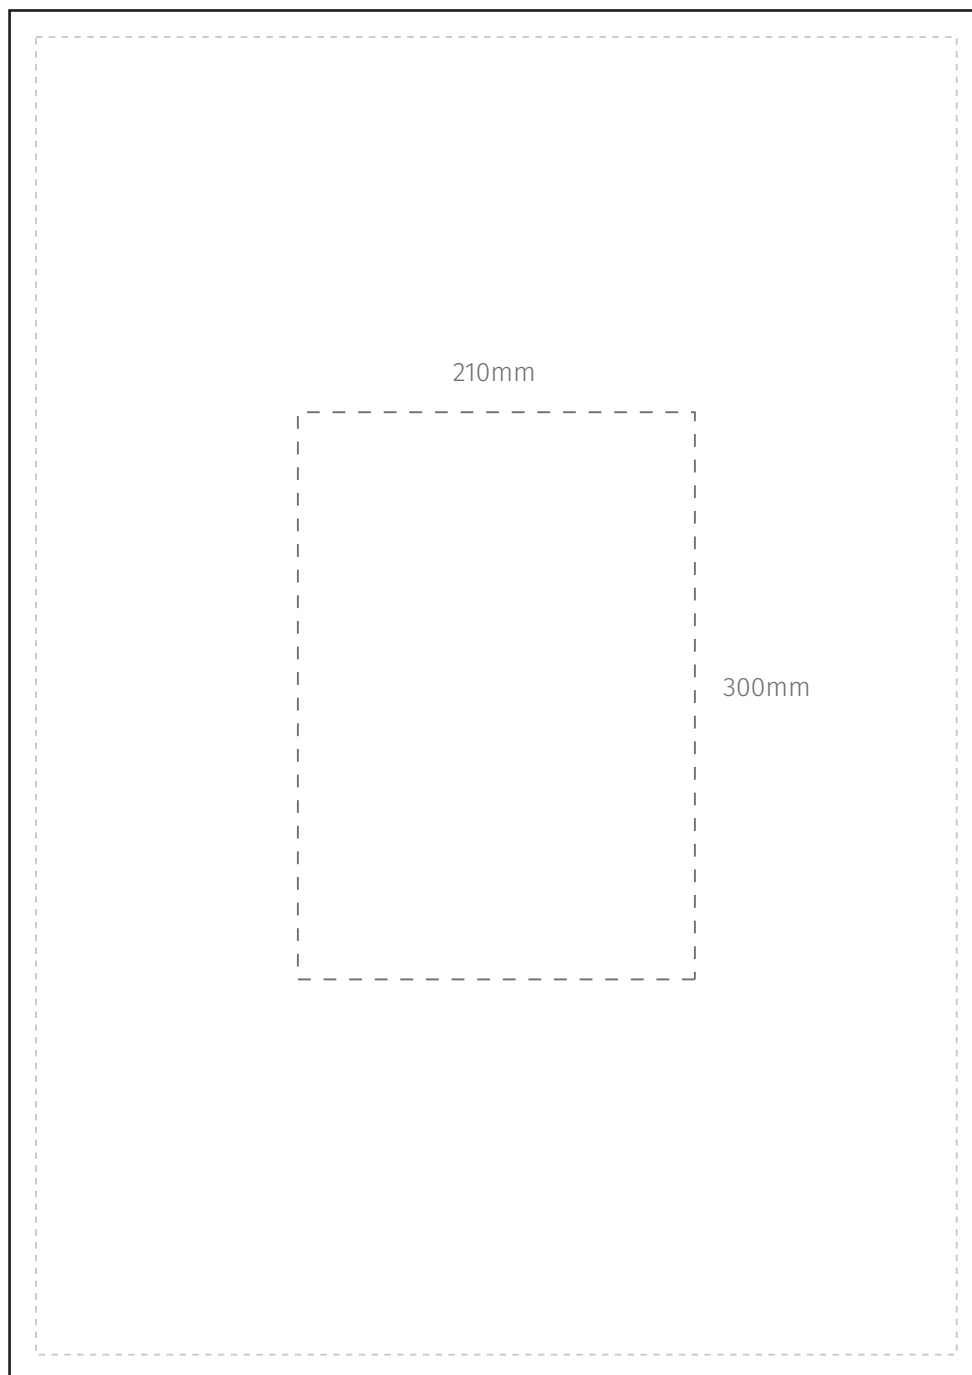

TEMPLATE:
■ SOLIS TEA TOWEL

Item shown at 25% actual size when viewed on A4 paper

BRANDING - Screenprint

Max branding area 280 x 280mm

TEMPLATE:
■ SOLIS TEA TOWEL

Item shown at 25% actual size when viewed on A4 paper

BRANDING - Supacolour

Max branding area 210 x 300mm